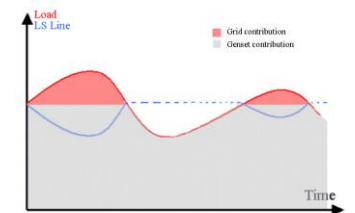

# Grid Paralleling (Import/Export)

Fixed Import  
(from Grid)

Peak Import  
(from Grid)

Fixed Export  
(from Gens)

Excess Export  
(from Gens)

WRITE IMPORTEXPORT SCHEME [DISABLED, FIXEDIMPORT, PEAKIMPORT, FIXEDEXPORT, EXCESSEXPORT] (DISABLED)  
 WRITE IMPORTEXPORT VALUE [1 - 100] (25)  
 WRITE IMPORTEXPORT MODE [LS, PF] (LS)

## Selector Switch Position

Top: Sync. B to A  
Middle: No Sync.  
Bottom: Sync. A to B