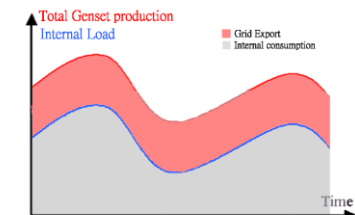

# Grid Paralleling (Import/Export)

Fixed Import  
(from Grid)

Peak Import  
(from Grid)

Fixed Export  
(from Gens)

Excess Export  
(from Gens)

WRITE IMPORTEXPORT SCHEME [DISABLED, FIXEDIMPORT, PEAKIMPORT, FIXEDEXPORT, EXCESSEXPORT] (DISABLED)  
 WRITE IMPORTEXPORT VALUE [1 - 100] (25)  
 WRITE IMPORTEXPORT MODE [LS, PF] (LS)

## Selector Switch Position

Top: Sync. B to A  
Middle: No Sync.  
Bottom: Sync. A to B