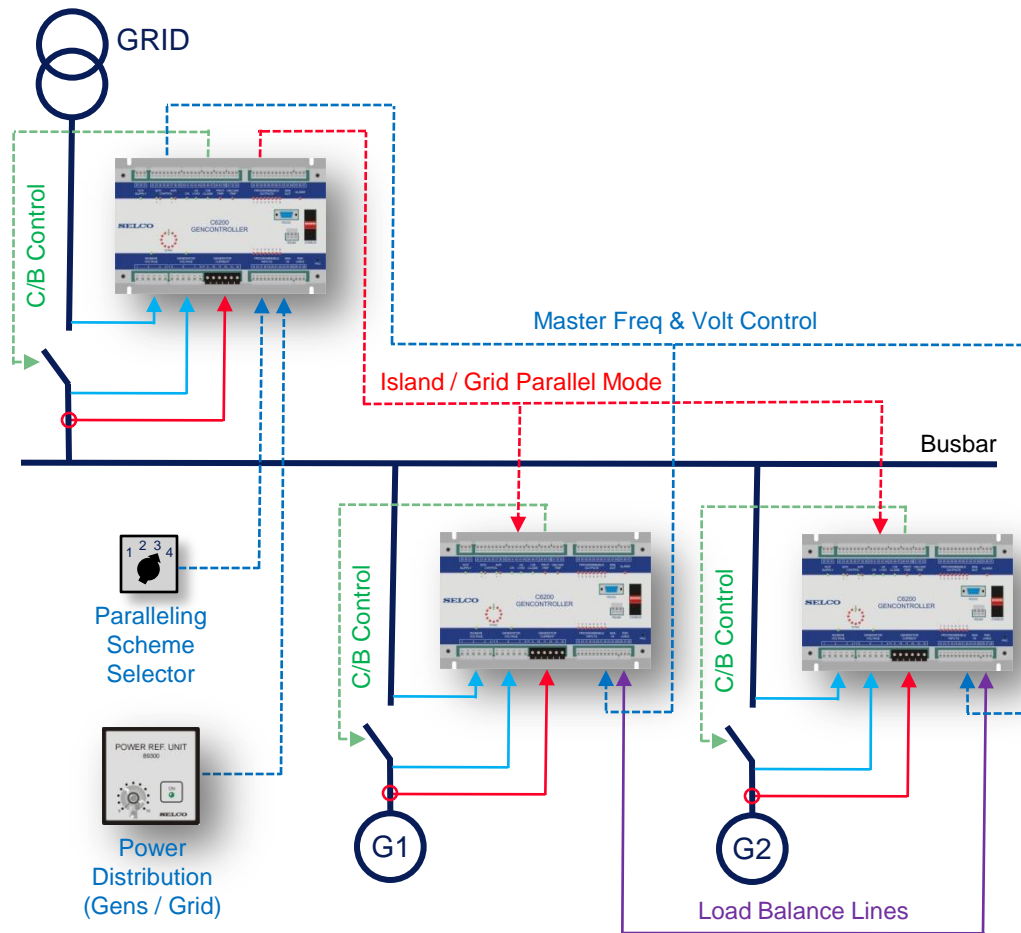

# Grid Paralleling (Import/Export)

Fixed Import  
(from Grid)

Peak Import  
(from Grid)

Fixed Export  
(from Gens)

Excess Export  
(from Gens)

WRITE IMPORTEXPORT SCHEME [DISABLED, FIXEDIMPORT, PEAKIMPORT, FIXEDEXPORT, EXCESSEXPORT] (DISABLED)  
 WRITE IMPORTEXPORT VALUE [1 - 100] (25)  
 WRITE IMPORTEXPORT MODE [LS, PF] (LS)

# Tie breaker Auto-Sync using T4500

## Selector Switch Position

Top: Sync. B to A  
Middle: No Sync.  
Bottom: Sync. A to B

# Austal Application – 2 x 2 Gensets & Shore Connection