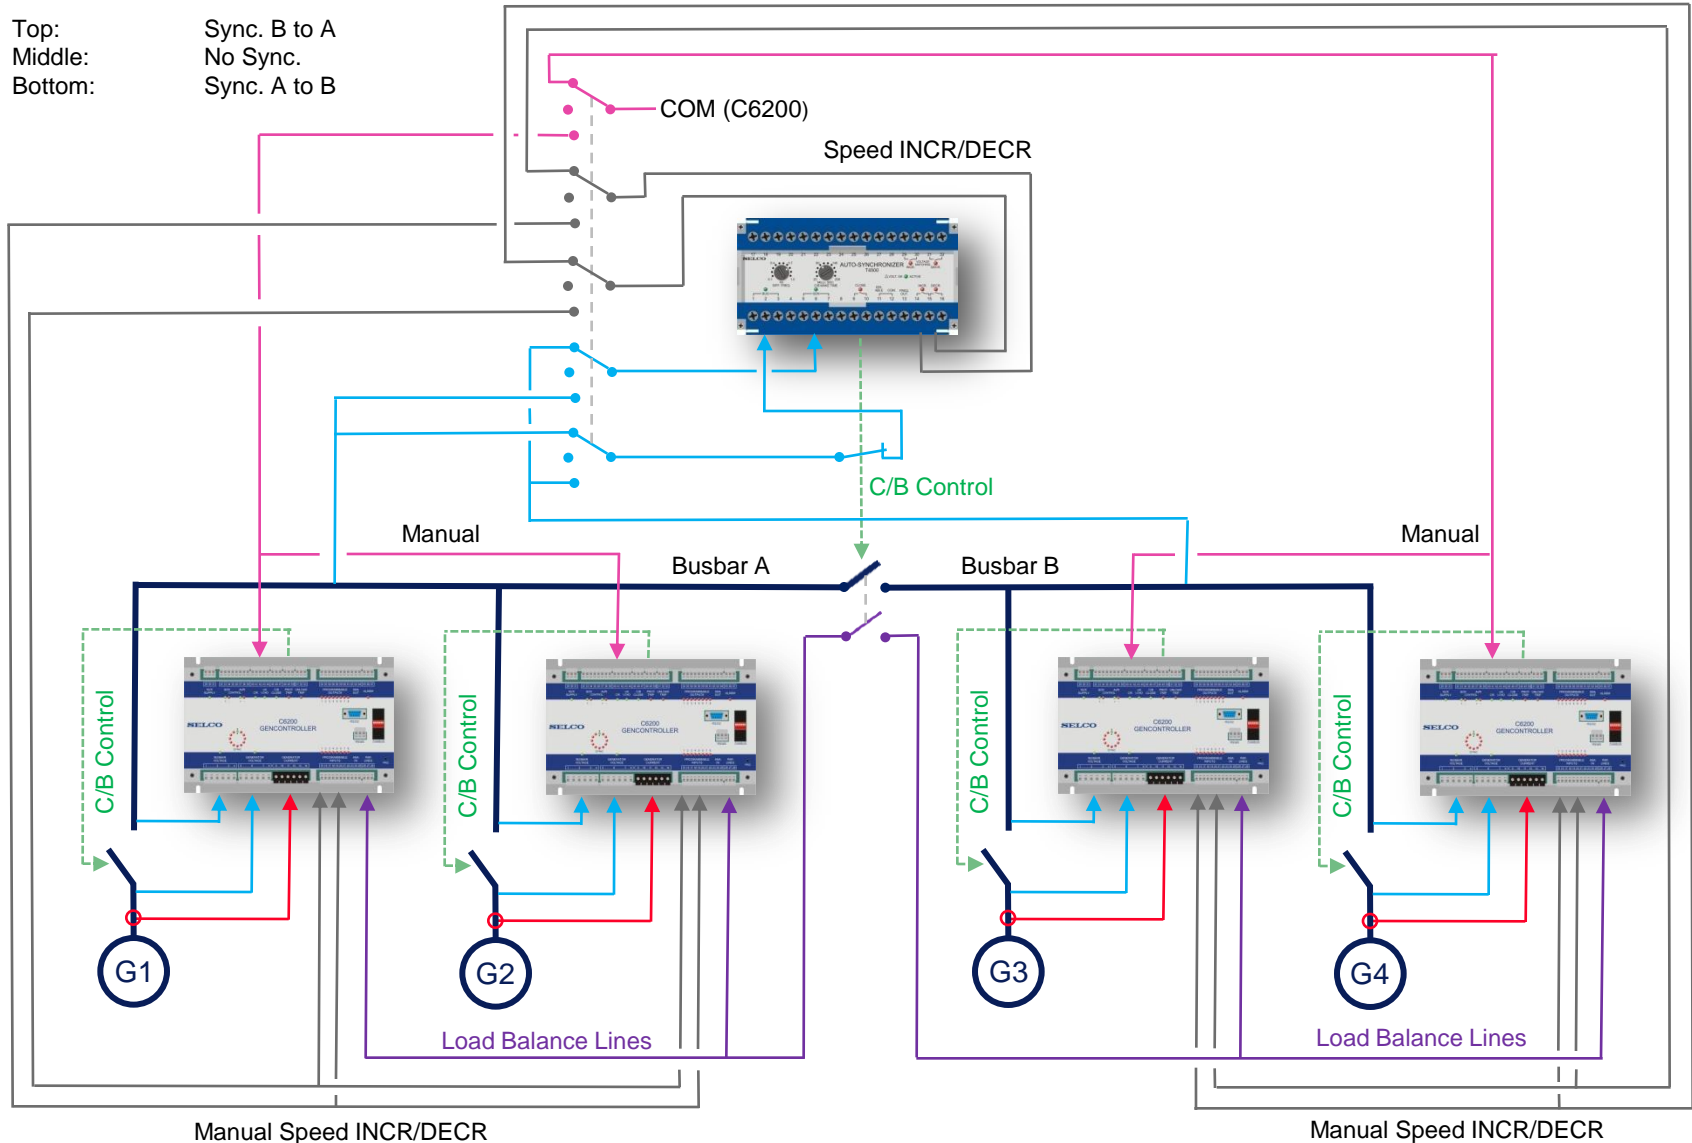

# Grid Paralleling (Import/Export)

Fixed Import  
(from Grid)

Peak Import  
(from Grid)

Fixed Export  
(from Gens)

Excess Export  
(from Gens)

WRITE IMPORTEXPORT SCHEME [DISABLED, FIXEDIMPORT, PEAKIMPORT, FIXEDEXPORT, EXCESSEXPORT] (DISABLED)  
 WRITE IMPORTEXPORT VALUE [1 - 100] (25)  
 WRITE IMPORTEXPORT MODE [LS, PF] (LS)

# Tie breaker Auto-Sync using T4500

## Selector Switch Position

Top: Sync. B to A  
Middle: No Sync.  
Bottom: Sync. A to B

# Austal Application – 2 x 2 Gensets & Shore Connection