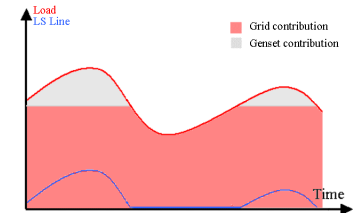

# Grid Paralleling (Import/Export)

Fixed Import  
(from Grid)

Peak Import  
(from Grid)

Fixed Export  
(from Gens)

Excess Export  
(from Gens)

WRITE IMPORTEXPORT SCHEME [DISABLED, FIXEDIMPORT, PEAKIMPORT, FIXEDEXPORT, EXCESSEXPORT] (DISABLED)  
 WRITE IMPORTEXPORT VALUE [1 - 100] (25)  
 WRITE IMPORTEXPORT MODE [LS, PF] (LS)

## Selector Switch Position

Top: Sync. B to A  
Middle: No Sync.  
Bottom: Sync. A to B