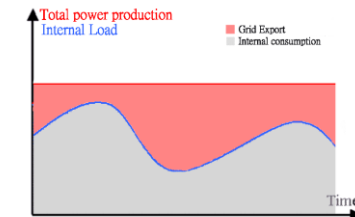

# Grid Paralleling (Import/Export)

Fixed Import  
(from Grid)

Peak Import  
(from Grid)

Fixed Export  
(from Gens)

Excess Export  
(from Gens)

WRITE IMPORTEXPORT SCHEME [DISABLED, FIXEDIMPORT, PEAKIMPORT, FIXEDEXPORT, EXCESSEXPORT] (DISABLED)  
 WRITE IMPORTEXPORT VALUE [1 - 100] (25)  
 WRITE IMPORTEXPORT MODE [LS, PF] (LS)