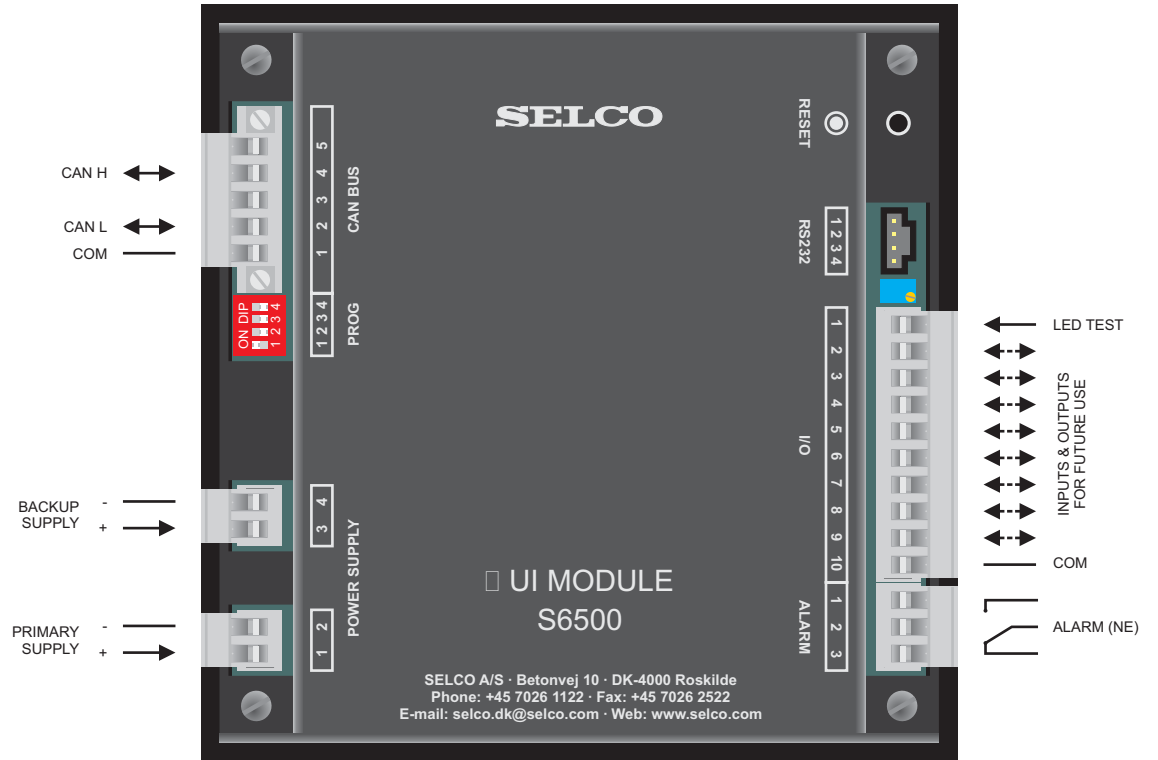

FRONT

REAR

SELCO SIGMA S6500
UI MODULE
Connections

Subject to change without notice