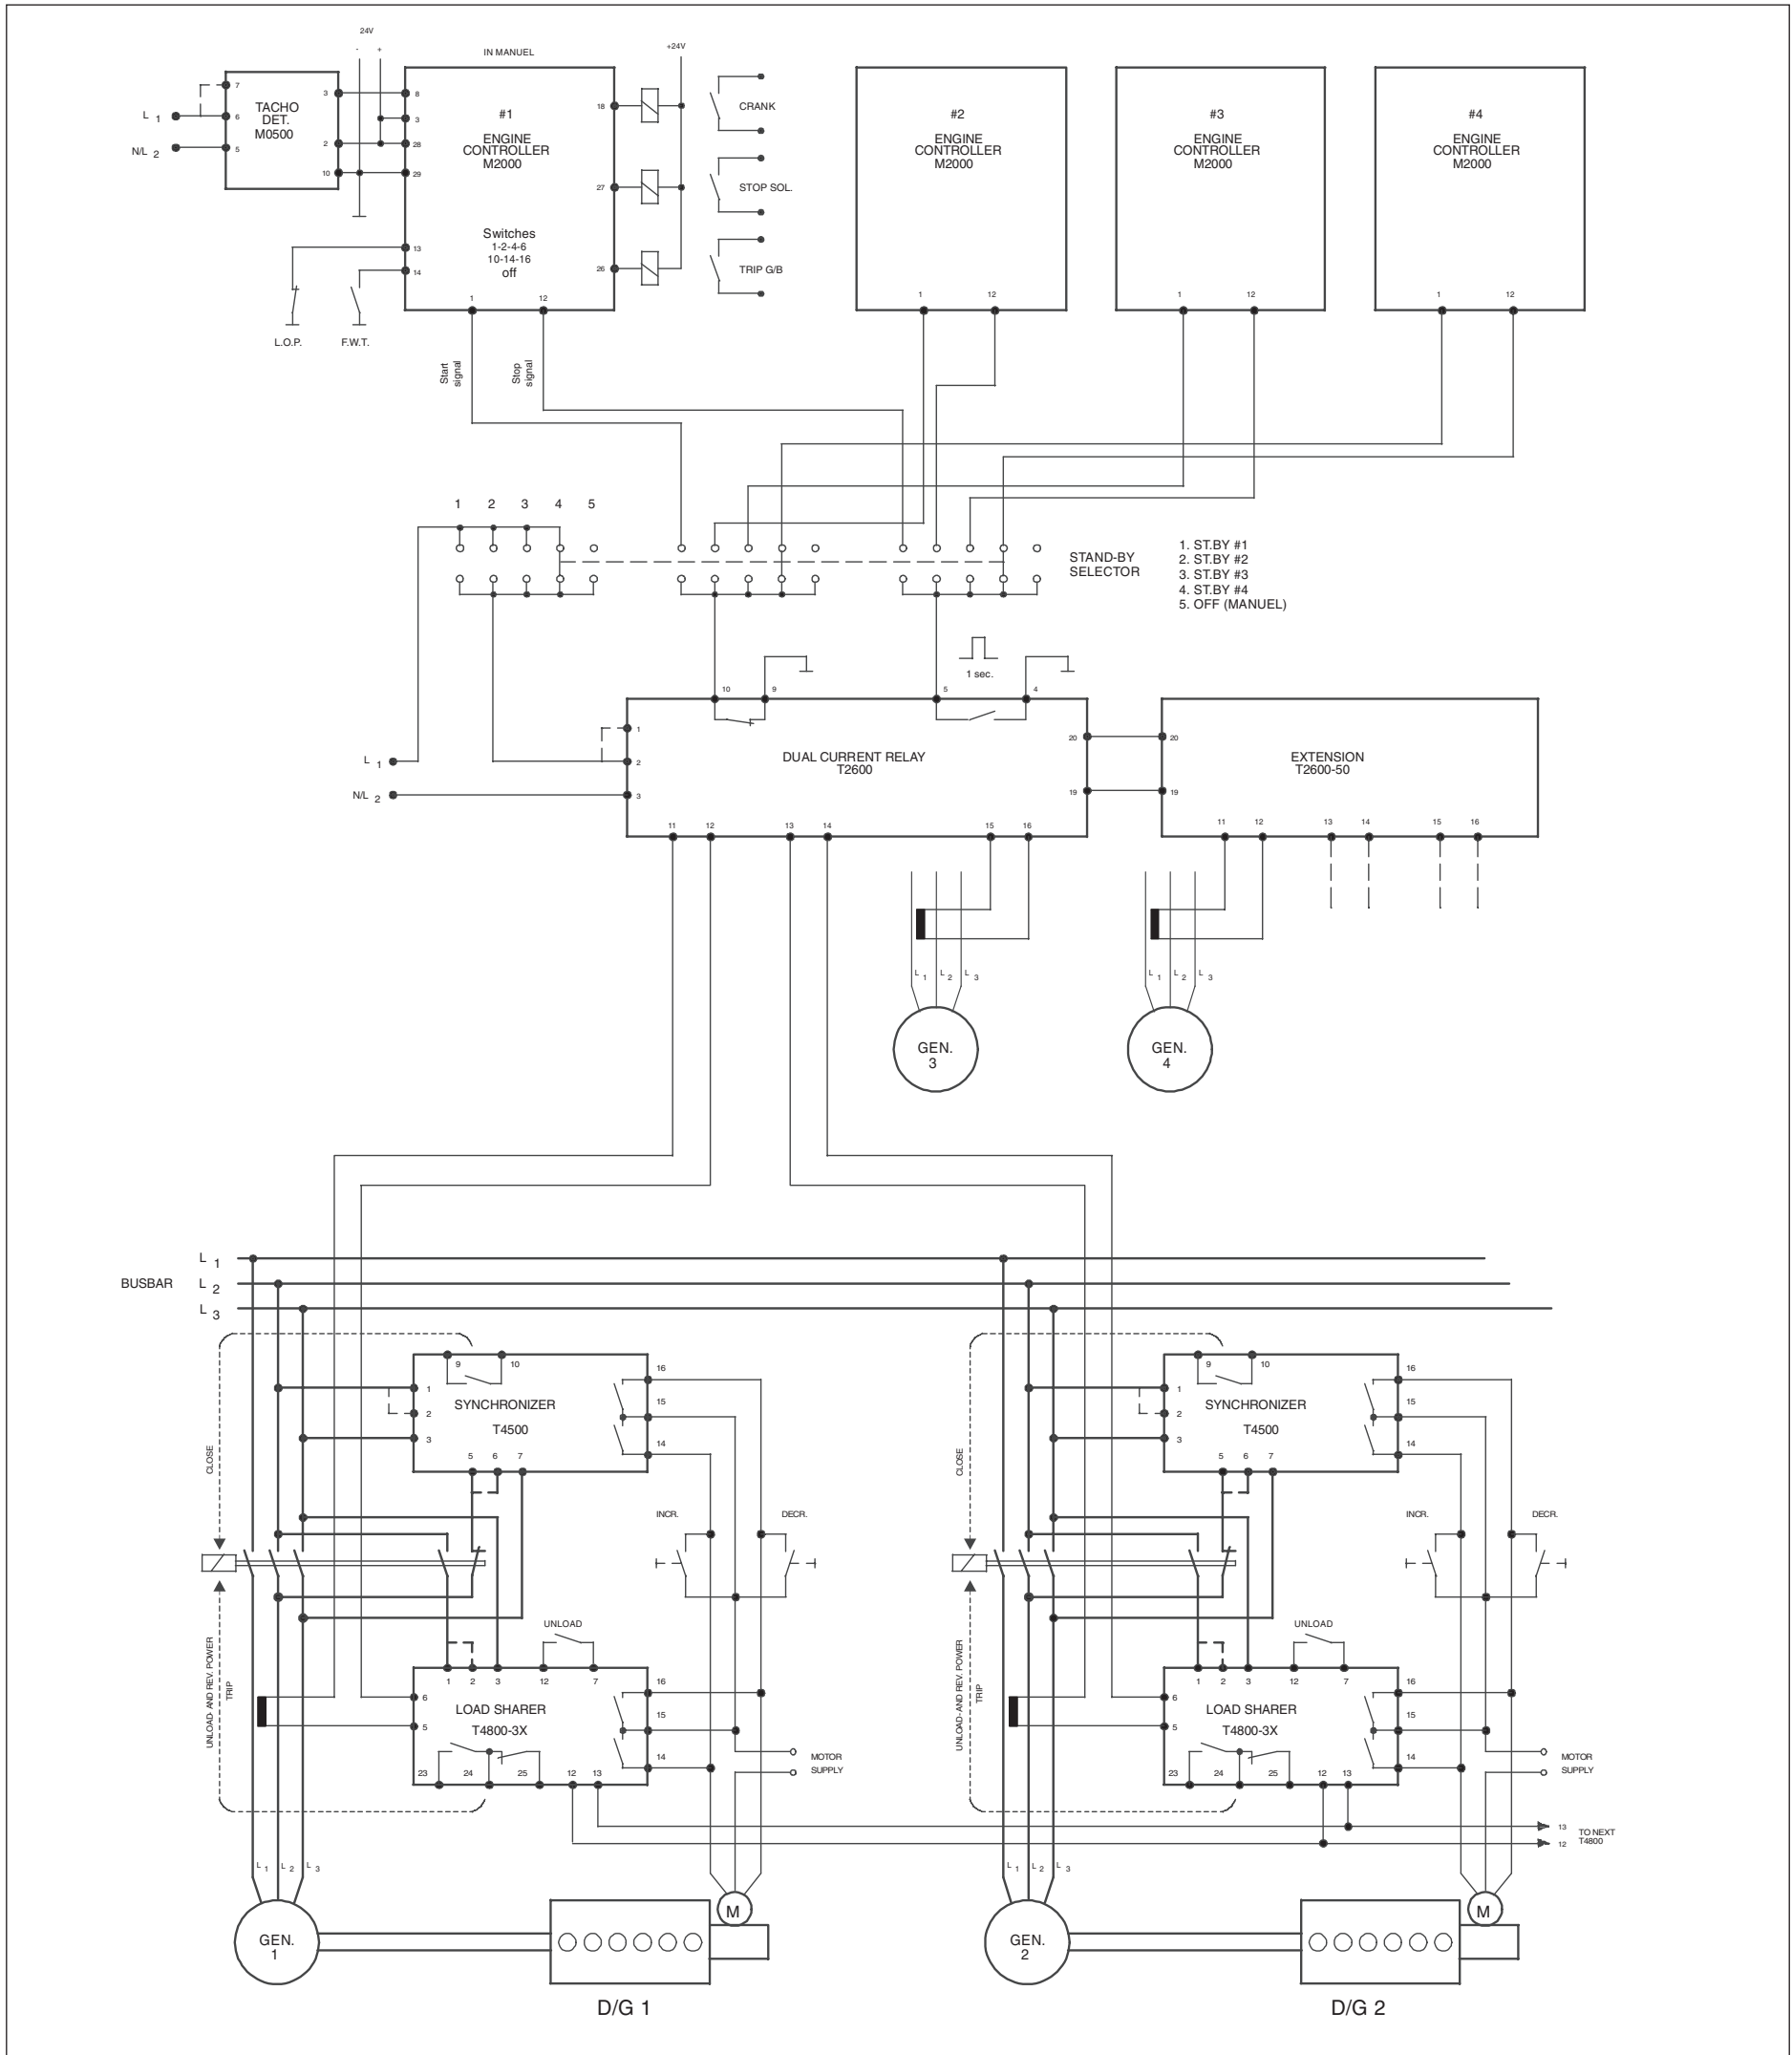

# Application Diagram

Synchronization and load sharing with automatic load depending start and stop of four diesel generators

Main office:  
 Betonvej 10, DK-4000 Roskilde, Denmark  
 Phone: + 45 7026 1122, Fax: + 45 7026 2522  
 e-mail: selco.dk@selco.com, Internet: www.selco.com